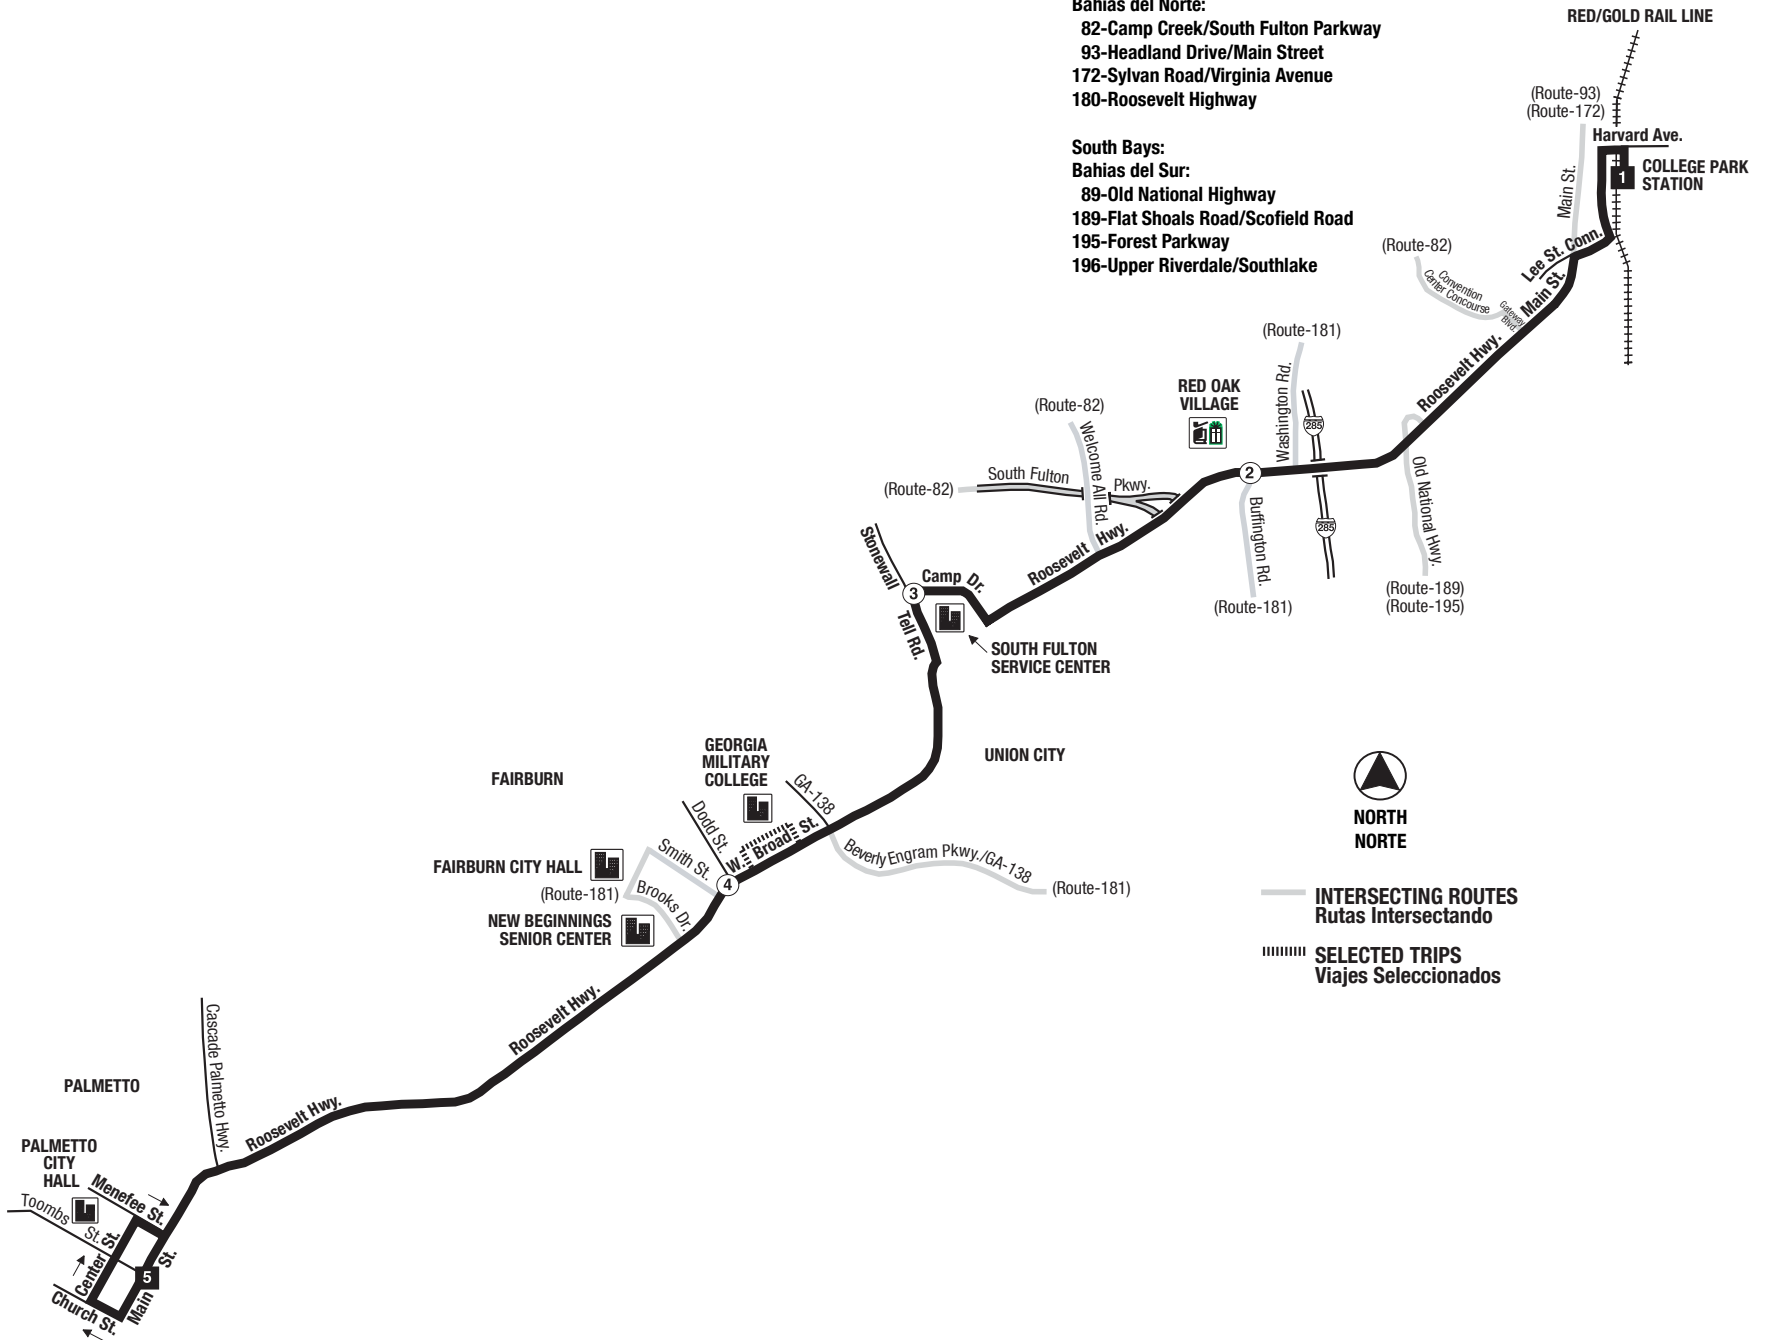

**Routes intersecting at College Park Station:
Rutas intersectando en la Estación College Park:**

- North Bays:
Bahías del Norte:**
 82-Camp Creek/South Fulton Parkway
 93-Headland Drive/Main Street
 172-Sylvan Road/Virginia Avenue
 180-Roosevelt Highway

- South Bays:
Bahías del Sur:**
 89-Old National Highway
 189-Flat Shoals Road/Scofield Road
 195-Forest Parkway
 196-Upper Riverdale/Southlake

**NORTH
NORTE**

— INTERSECTING ROUTES
Rutas Intersectando

- - - - - SELECTED TRIPS
Viajes Seleccionados